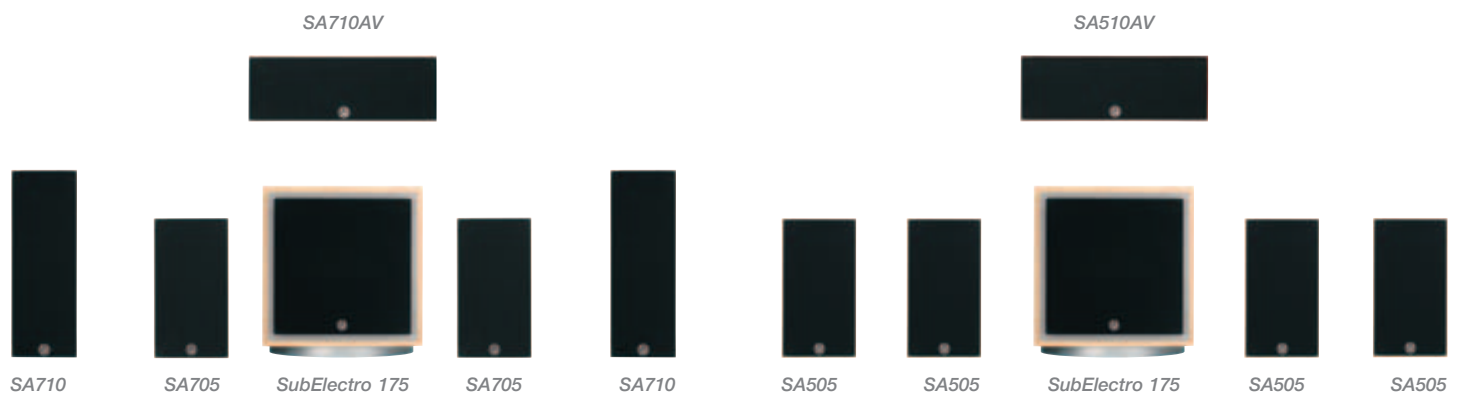

adjust your cinema to your taste

All SA loudspeakers can be used in a home cinema system. That's why we give you the freedom to make your own choice when you set it up.

Should the loudspeakers stand on the floor, hang on the wall or something totally different? Are all the loudspeakers available in the same real wood finish? Is there a solution that matches your exact needs? Relax – all the hard work has been done.

We offer more than 100 combinations when you set up a home cinema with SA. This makes it easy to transform your dreams into living reality. Here are four examples.