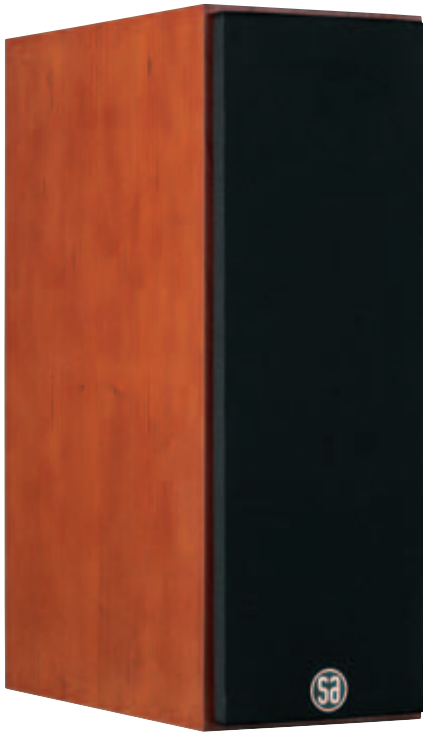

*a really compact
loudspeaker with a
really big sound*