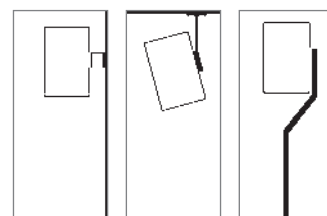

matching accessories

You can place a compact loudspeaker just about anywhere. SA has made it easy to benefit from this freedom because all our compact loudspeakers are prepared from use with either wall or ceiling brackets or floor stands.

FS1
Floor stands. The cable to the speakers runs through the stand that is 90 cm high. Adjustable feet or spikes. Delivered in pairs. Metallic paintwork.

CB1
Ceiling bracket that angles the loudspeakers 15 degrees downwards. 30 cm long. The loudspeaker cable runs through the bracket. Delivered in pairs. Metallic paintwork.

WB1
Adjustable wall bracket. Delivered in pairs.

SPK1
Eight 8 mm spikes for floor speakers.