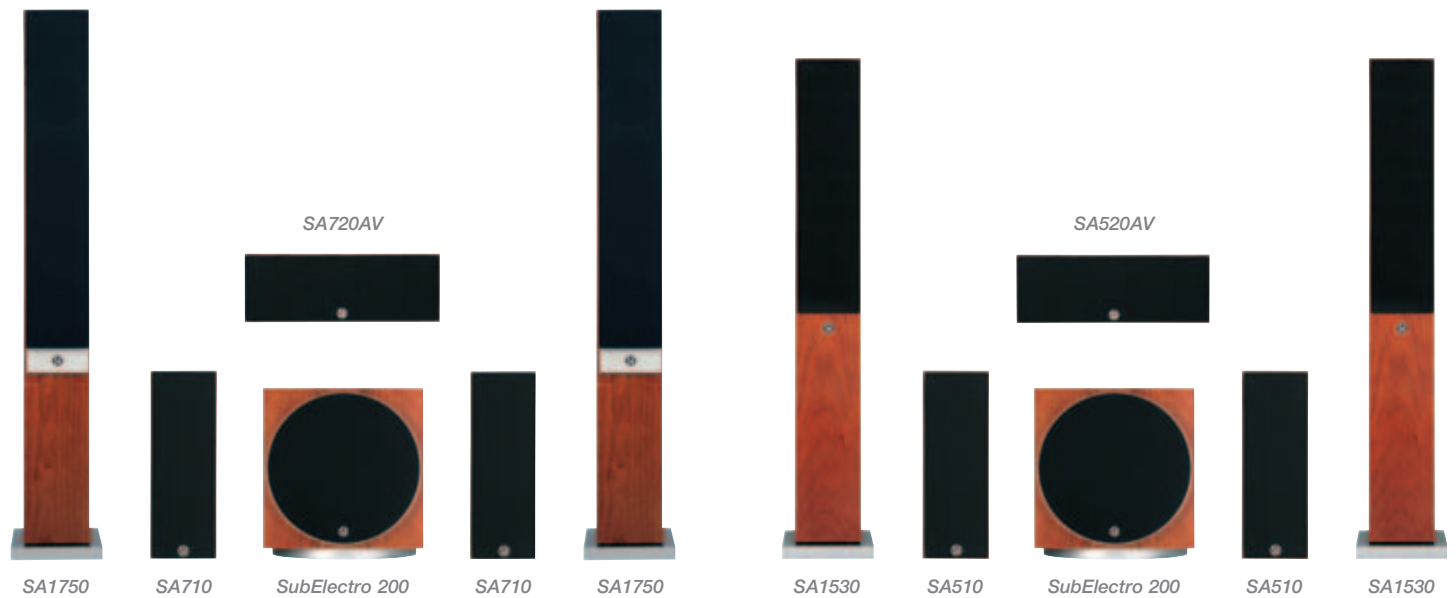

adjust your cinema to your taste

All SA loudspeakers can be used in a home cinema system. That's why we give you the freedom to make your own choice when you set it up.

Should the loudspeakers stand on the floor, hang on the wall or something totally different? Are all the loudspeakers available in the same real wood finish? Is there a solution that matches your exact needs? Relax – all the hard work has been done.

We offer more than 100 combinations when you set up a home cinema with SA. This makes it easy to transform your dreams into living reality. Here are four examples.