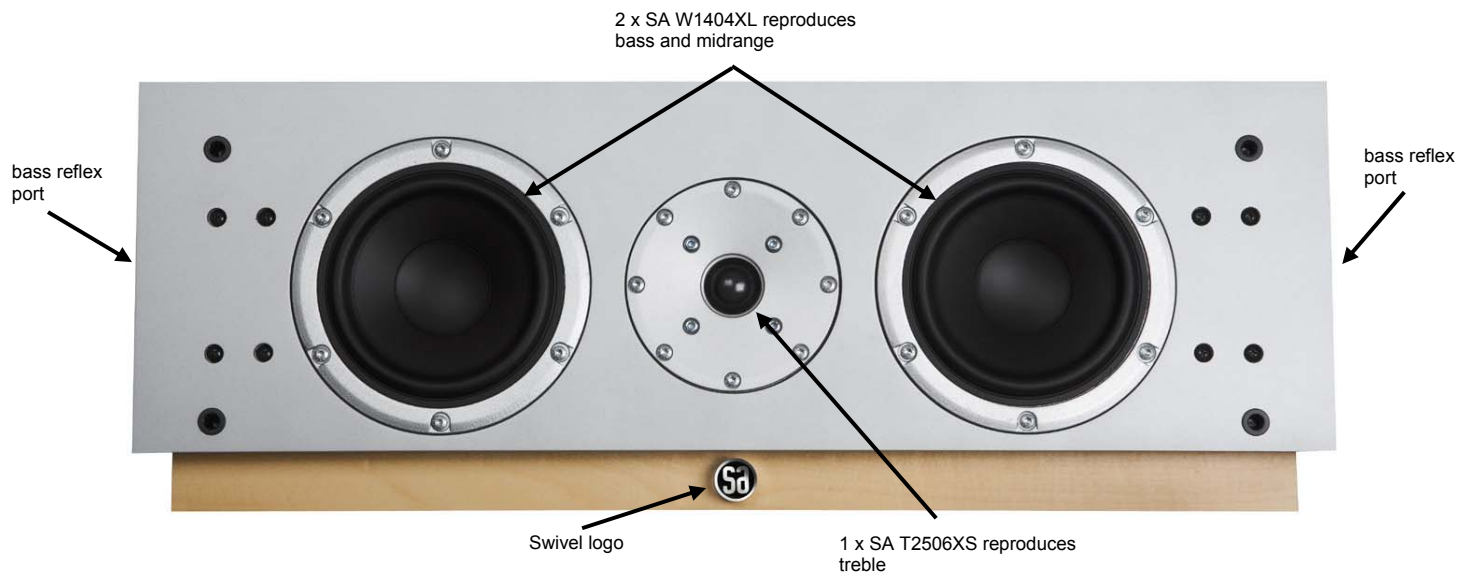

SA exact has a bass reflex port integrated into the cabinet on each side