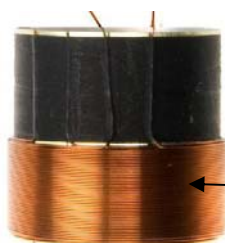

XL technology
the special XL technology contains two voice coils in the speaker's motor system

XL
TECHNOLOGY