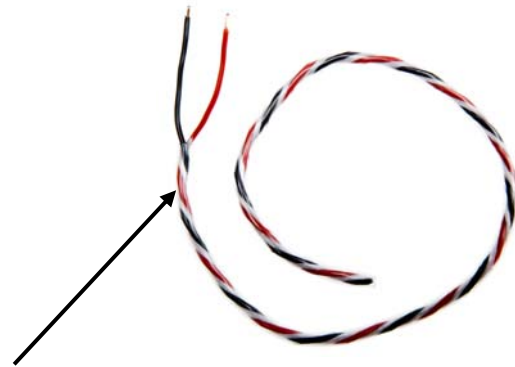

the speaker's interior wiring consists of the American Nordost Spellbinder cable

technical specifications

power handling	150 Watt
frequency range (+/- 1.5 dB)	45 – 35,000 Hz
impedance	8 ohm
sensitivity (1W, 1 m)	87 dB
crossover network (24 dB/oct.)	2500 Hz
woofers	2 x W1404XL
tweeter	T2506XS
magnetic shielded	yes
bi-wiring	no
finish (real wood)	cherry or maple
finish (painted)	white or black satin –
	other colours available to order
dimensions (BxHxD)	61cm x 22.5 x 17
recommended amplifier	min. 70 watt
packaged	individually
size of package	27.5 x 33 x 67
shipping weight	12 kilo